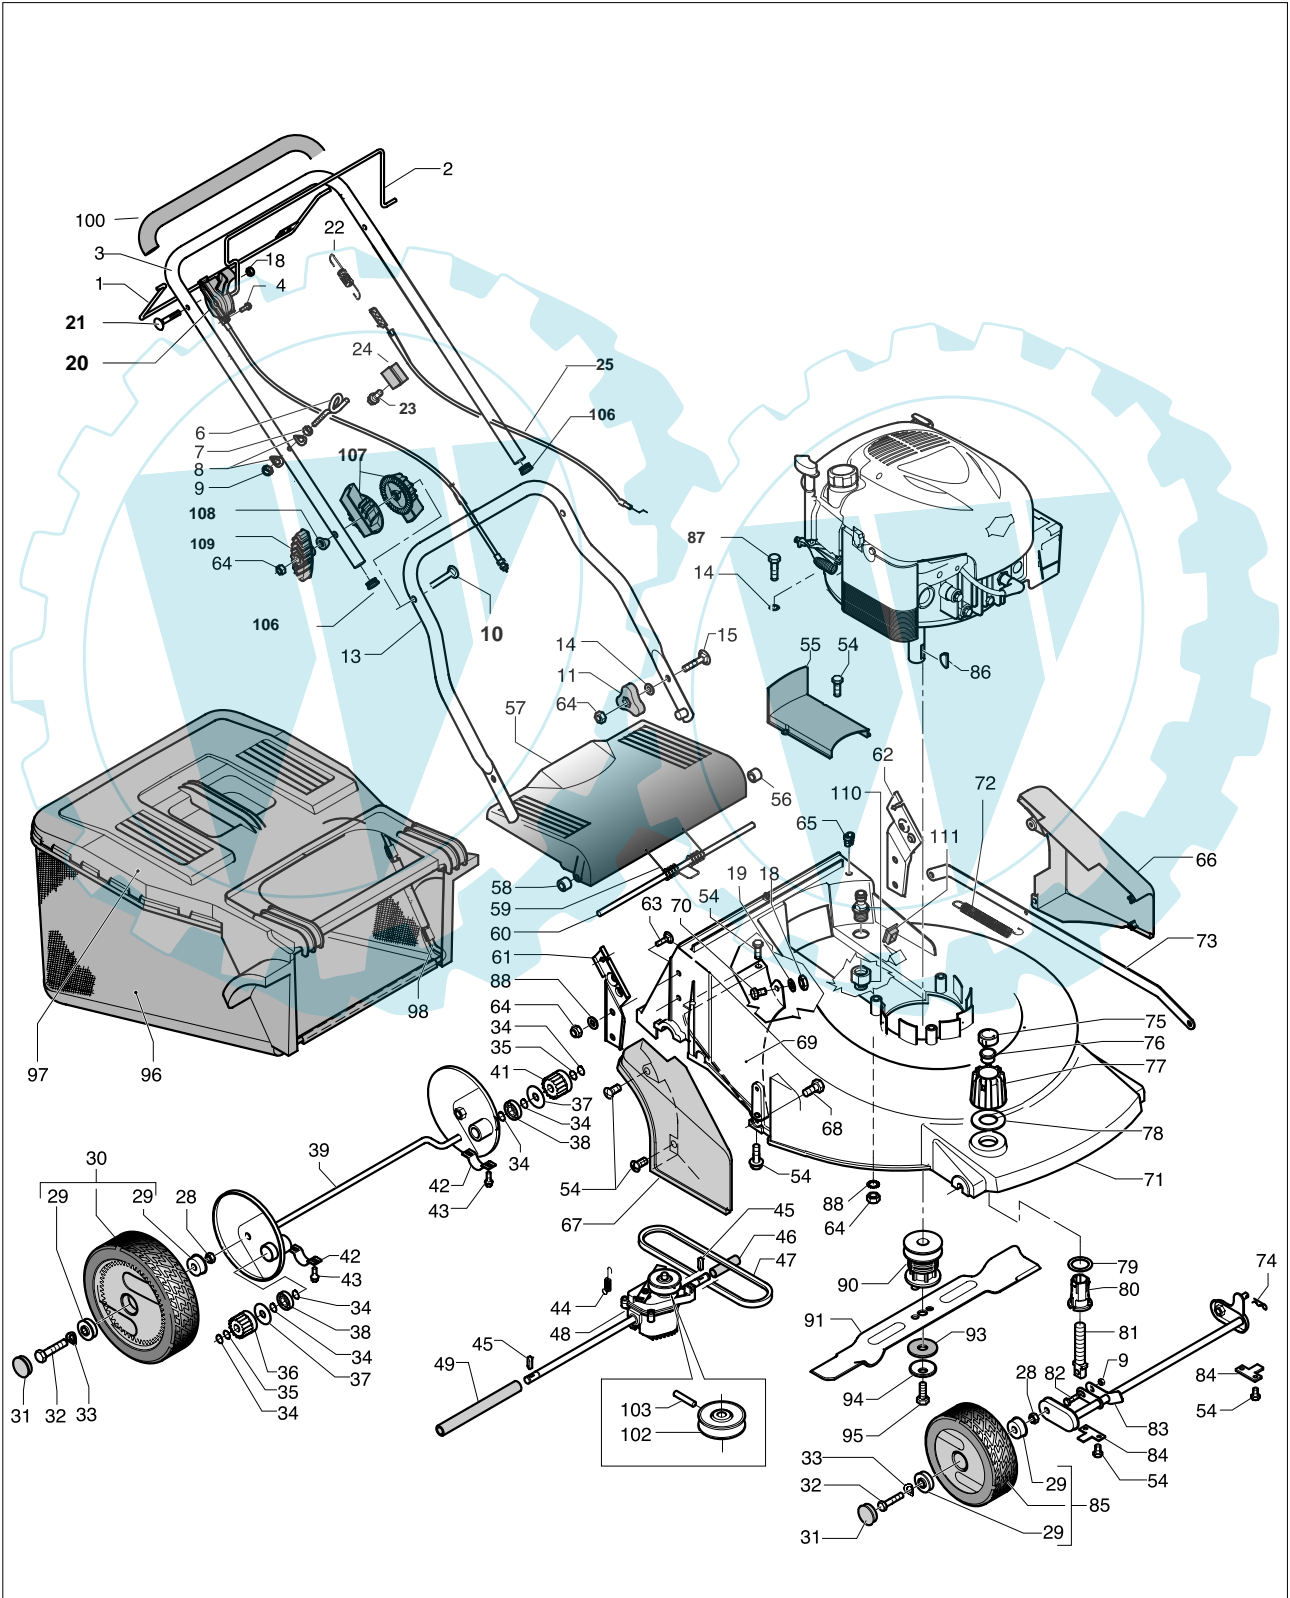

brand	AURA

date	OCT/03	SHEET 1/3

Model

A 550 STM

Product number

953876389